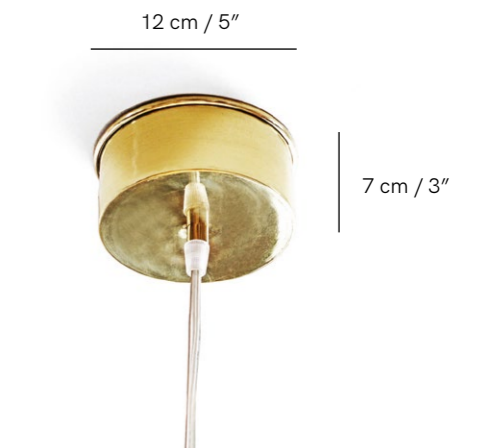

#### Non-standard cord options

Yellow textile cord on extra charge

Black and white textile cord on extra charge

Red and black textile cord on extra charge

## cup cup color matches the lamp