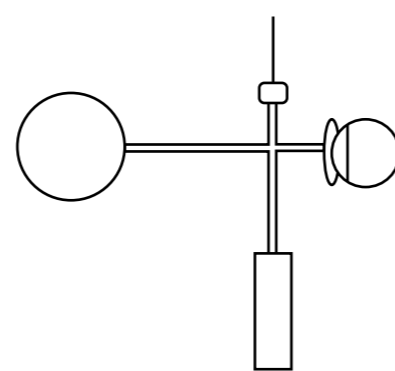

w: 37" / 94cm
h: 39" / 99cm
d: 29" / 73cm

MONACO I

suspension lamp

230V / 50Hz 5 x max. G9 4W LED

120V / 60Hz 5 x max. G9 4W LED

40 lb | 18 kg

43x43x18 in
110x110x45 cm
0,55 m³

59" / 1,5m