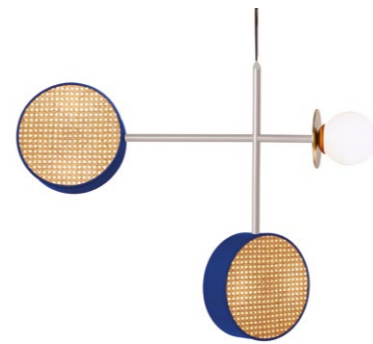

MONACO

MONACO

suspension lamp

230V / 50Hz 9 x max. G9 4W LED

120V / 60Hz 9 x max. G9 4W LED

51 lb | 23 kg

43x43x18 in
110x110x45 cm
0,55 m³

59" / 1,5m

w: 37" / 94cm
h: 39" / 99cm
d: 29" / 73cm

MONACO I

suspension lamp

230V / 50Hz 5 x max. G9 4W LED

120V / 60Hz 5 x max. G9 4W LED

40 lb | 18 kg

43x43x18 in
110x110x45 cm
0,55 m³

59" / 1,5m

w: 40" / 102cm
h: 28" / 70cm
d: 11" / 27cm

MONACO II

suspension lamp

230V / 50Hz 3 x max. G9 4W LED

120V / 60Hz 3 x max. G9 4W LED

27 lb | 12 kg

13x13x30 in
34x34x80 cm
0,09 m³

59" / 1,5m

lacquered wood for spheres

cup

cup color matches the lamp

ords

Suspension lamps

Standard cord length is 1,5m.

Standard cord options

Brown textile cord (standard for all lamps except black ones)