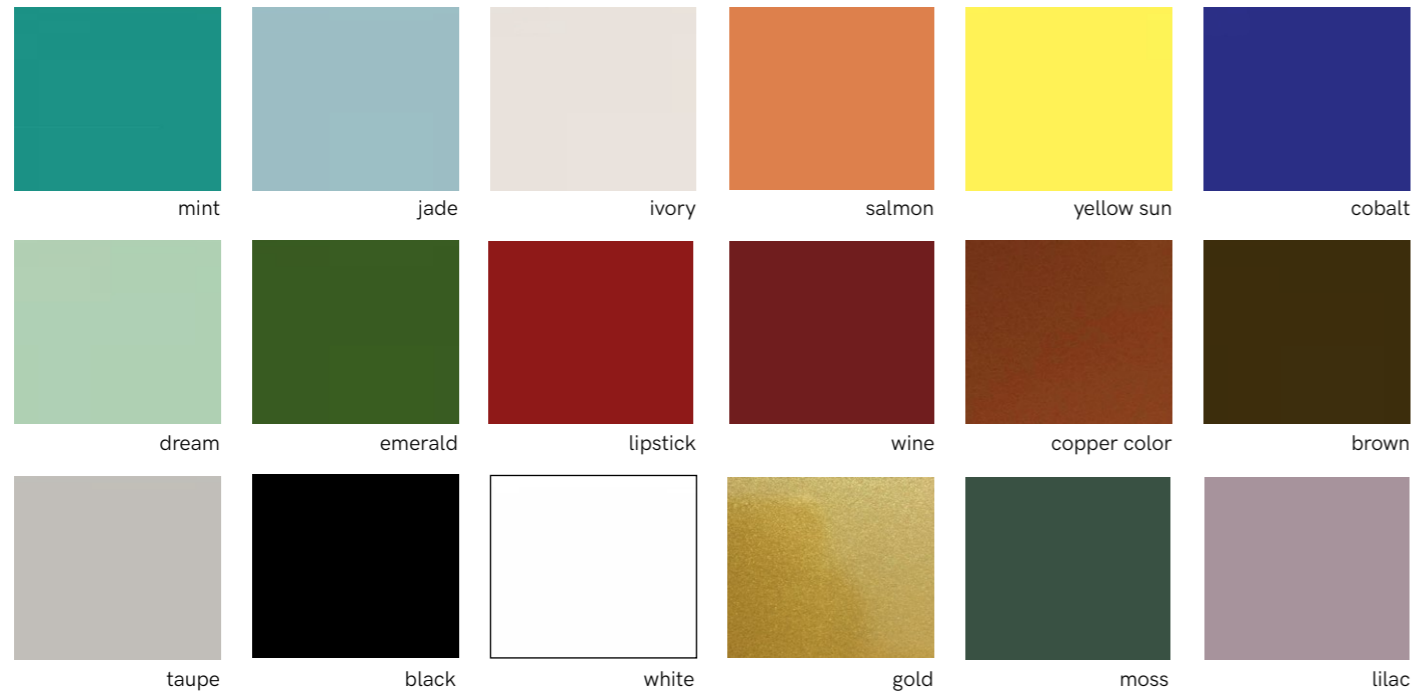

Ø: 18" / 45cm
h: 67" / 170cm

FINISHINGS

lacquered metal

polished and satin metal

POLISHED AND SATIN METAL PIECES
this product is handmade; any small stain or roughness is a feature of the product, not a defect.