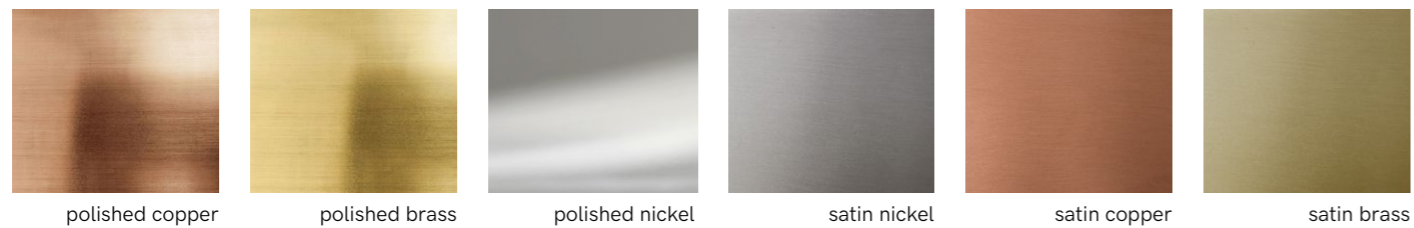

Ø: 18" / 45cm
h: 67" / 170cm

FINISHINGS

lacquered metal

polished and satin metal

POLISHED AND SATIN METAL PIECES
this product is handmade; any small stain or roughness is a feature of the product, not a defect.