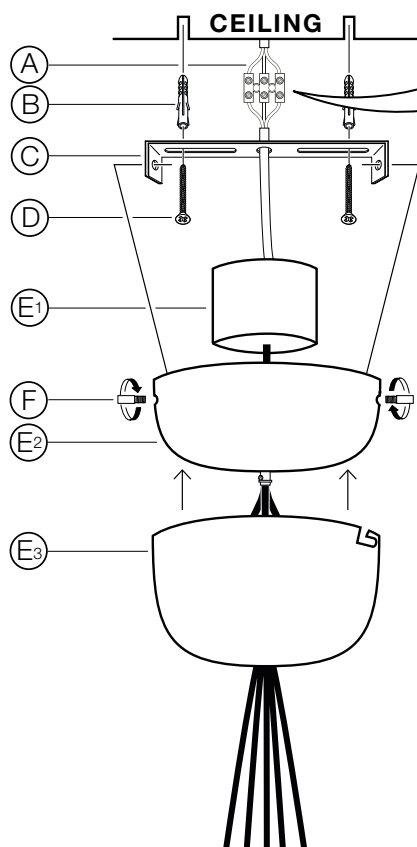

SPECIFICATION SHEET

Item no.	108837
Item description	Hanging Lamp Polygon 5-light antique brass finish
Category	Lighting
Type	Pendants/Lanterns/Chandeliers

ITEM MEASUREMENTS

Dimensions (cm)	18 x 18 x H. 24 cm
Dimensions (inch)	7.09" x 7.09" x 9.45" H
Wall/ceiling plate dimensions (cm)	ø 13 x H. 8,5 cm
Wall/ceiling plate dimensions (inch)	5.12" dia x 3.35" H
Net weight (kg)	5

SPECIFICATIONS

Material(s)	Brass Glass Iron
Finish(es)/colour(s)	Antique brass finish clear glass
Suitable for	Indoor use/dry locations only
Lamp holder type qty	E27 5
Hanging method length (cm)	Cotton wire 125
Hanging method length (inch)	49,21
Ceiling canopy dimensions	ø 13 x H. 8,5 cm
Switch	No
Wire type	2 x 0,75
Wire length (cm)	125
Wire length (inch)	49,21
Plug type	Not applicable
Max. wattage	25 watt
Voltage	220 - 240 Volt

PACKAGE INFORMATION (MTR/KG)

Package measurements	0,71 x 0,51 x 0,275
Volume	0,0996
Gross weight (kg)	8,40

1

ZOOM

2

3

Connect the two power wires coming out from the ceiling to the Lustré Terminal (A)."

After connecting the two wires, secure the mounting plate (C) with screw (D) in to wall plug (B).

Tighten the canopy (E) with the side screw (F) to the mounting plate (C) and tighten the screw on plastic cord grip (G).

Secure the Light Bulb (H) / E27 into the Plastic Lamp holder (I). To prevent the risk of fire, do not use light bulbs with wattage greater than 40W.