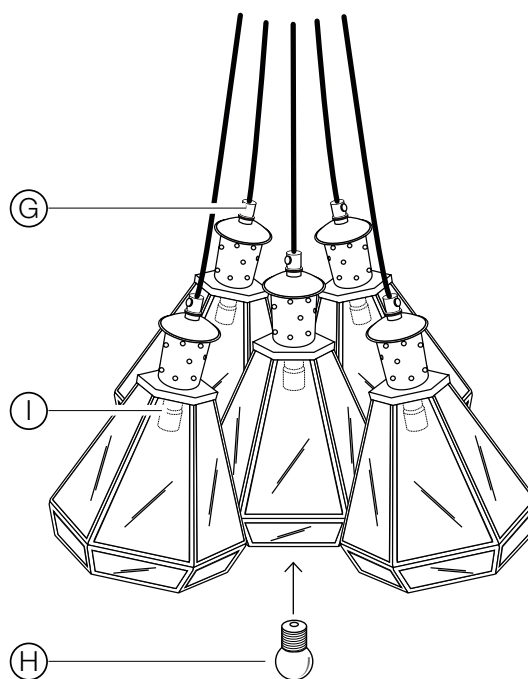

SPECIFICATION SHEET

Item no.	108837
Item description	Hanging Lamp Polygon 5-light antique brass finish
Category	Lighting
Type	Pendants/Lanterns/Chandeliers

ITEM MEASUREMENTS

Dimensions (cm)	18 x 18 x H. 24 cm
Dimensions (inch)	7.09" x 7.09" x 9.45" H
Wall/ceiling plate dimensions (cm)	ø 13 x H. 8,5 cm
Wall/ceiling plate dimensions (inch)	5.12" dia x 3.35" H
Net weight (kg)	5

SPECIFICATIONS

Material(s)	Brass Glass Iron
Finish(es)/colour(s)	Antique brass finish clear glass
Suitable for	Indoor use/dry locations only
Lamp holder type qty	E27 5
Hanging method length (cm)	Cotton wire 125
Hanging method length (inch)	49,21
Ceiling canopy dimensions	ø 13 x H. 8,5 cm
Switch	No
Wire type	2 x 0,75
Wire length (cm)	125
Wire length (inch)	49,21
Plug type	Not applicable
Max. wattage	25 watt
Voltage	220 - 240 Volt

PACKAGE INFORMATION (MTR/KG)

Package measurements	0,71 x 0,51 x 0,275
Volume	0,0996
Gross weight (kg)	8,40

1

ZOOM

2

3

Connect the two power wires coming out from the ceiling to the Lustré Terminal (A)."

After connecting the two wires, secure the mounting plate (C) with screw (D) in to wall plug (B).

Tighten the canopy (E) with the side screw (F) to the mounting plate (C) and tighten the screw on plastic cord grip (G).

Secure the Light Bulb (H) / E27 into the Plastic Lamp holder (I). To prevent the risk of fire, do not use light bulbs with wattage greater than 40W.