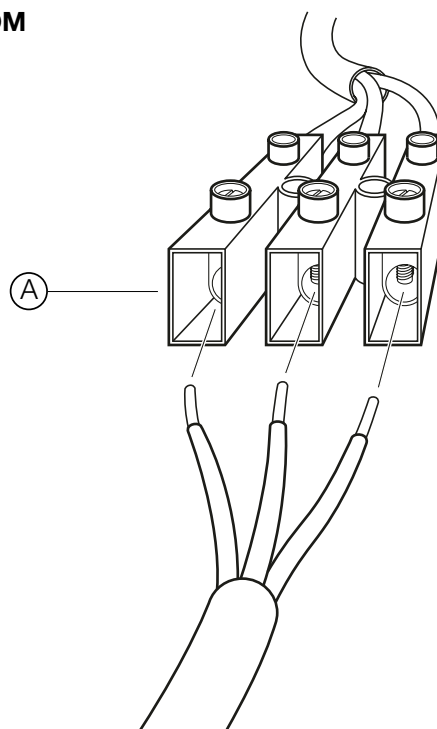

SPECIFICATION SHEET

Item no.	108837
Item description	Hanging Lamp Polygon 5-light antique brass finish
Category	Lighting
Type	Pendants/Lanterns/Chandeliers

ITEM MEASUREMENTS

Dimensions (cm)	18 x 18 x H. 24 cm
Dimensions (inch)	7.09" x 7.09" x 9.45" H
Wall/ceiling plate dimensions (cm)	ø 13 x H. 8,5 cm
Wall/ceiling plate dimensions (inch)	5.12" dia x 3.35" H
Net weight (kg)	5

SPECIFICATIONS

Material(s)	Brass Glass Iron
Finish(es)/colour(s)	Antique brass finish clear glass
Suitable for	Indoor use/dry locations only
Lamp holder type qty	E27 5
Hanging method length (cm)	Cotton wire 125
Hanging method length (inch)	49,21
Ceiling canopy dimensions	ø 13 x H. 8,5 cm
Switch	No
Wire type	2 x 0,75
Wire length (cm)	125
Wire length (inch)	49,21
Plug type	Not applicable
Max. wattage	25 watt
Voltage	220 - 240 Volt

PACKAGE INFORMATION (MTR/KG)

Package measurements	0,71 x 0,51 x 0,275
Volume	0,0996
Gross weight (kg)	8,40

1

ZOOM

2

3

Connect the two power wires coming out from the ceiling to the Lustré Terminal (A)."

After connecting the two wires, secure the mounting plate (C) with screw (D) in to wall plug (B).

Tighten the canopy (E) with the side screw (F) to the mounting plate (C) and tighten the screw on plastic cord grip (G).

Secure the Light Bulb (H) / E27 into the Plastic Lamp holder (I). To prevent the risk of fire, do not use light bulbs with wattage greater than 40W.