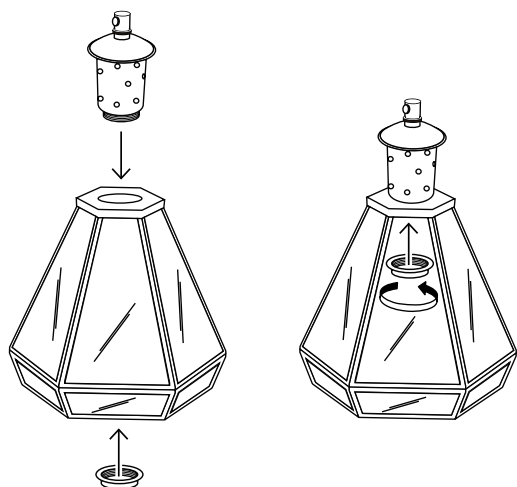

SPECIFICATION SHEET

Item no.	108837
Item description	Hanging Lamp Polygon 5-light antique brass finish
Category	Lighting
Type	Pendants/Lanterns/Chandeliers

ITEM MEASUREMENTS

Dimensions (cm)	18 x 18 x H. 24 cm
Dimensions (inch)	7.09" x 7.09" x 9.45" H
Wall/ceiling plate dimensions (cm)	ø 13 x H. 8,5 cm
Wall/ceiling plate dimensions (inch)	5.12" dia x 3.35" H
Net weight (kg)	5

SPECIFICATIONS

Material(s)	Brass Glass Iron
Finish(es)/colour(s)	Antique brass finish clear glass
Suitable for	Indoor use/dry locations only
Lamp holder type qty	E27 5
Hanging method length (cm)	Cotton wire 125
Hanging method length (inch)	49,21
Ceiling canopy dimensions	ø 13 x H. 8,5 cm
Switch	No
Wire type	2 x 0,75
Wire length (cm)	125
Wire length (inch)	49,21
Plug type	Not applicable
Max. wattage	25 watt
Voltage	220 - 240 Volt

PACKAGE INFORMATION (MTR/KG)

Package measurements	0,71 x 0,51 x 0,275
Volume	0,0996
Gross weight (kg)	8,40

1

ZOOM

2

3

Connect the two power wires coming out from the ceiling to the Lustré Terminal (A)."

After connecting the two wires, secure the mounting plate (C) with screw (D) in to wall plug (B).

Tighten the canopy (E) with the side screw (F) to the mounting plate (C) and tighten the screw on plastic cord grip (G).

Secure the Light Bulb (H) / E27 into the Plastic Lamp holder (I). To prevent the risk of fire, do not use light bulbs with wattage greater than 40W.