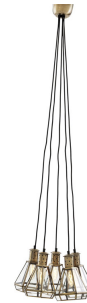

SPECIFICATION SHEET

Item no.	108837
Item description	Hanging Lamp Polygon 5-light antique brass finish
Category	Lighting
Type	Pendants/Lanterns/Chandeliers

ITEM MEASUREMENTS

Dimensions (cm)	18 x 18 x H. 24 cm
Dimensions (inch)	7.09" x 7.09" x 9.45" H
Wall/ceiling plate dimensions (cm)	ø 13 x H. 8,5 cm
Wall/ceiling plate dimensions (inch)	5.12" dia x 3.35" H
Net weight (kg)	5

SPECIFICATIONS

Material(s)	Brass Glass Iron
Finish(es)/colour(s)	Antique brass finish clear glass
Suitable for	Indoor use/dry locations only
Lamp holder type qty	E27 5
Hanging method length (cm)	Cotton wire 125
Hanging method length (inch)	49,21
Ceiling canopy dimensions	ø 13 x H. 8,5 cm
Switch	No
Wire type	2 x 0,75
Wire length (cm)	125
Wire length (inch)	49,21
Plug type	Not applicable
Max. wattage	25 watt
Voltage	220 - 240 Volt